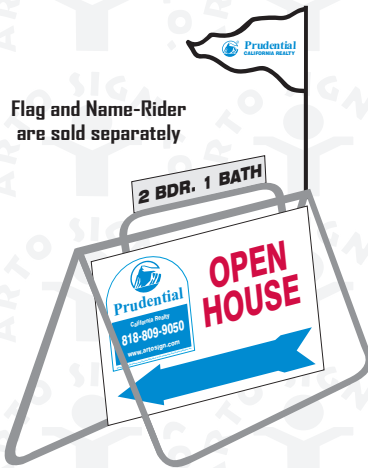

ARTO SIGN CO.

Digital & Silk Screen printing

Got Listing? Go To

www.ArtoSign.com

REAL ESTATE SIGNS
(ALL PRUDENTIAL REALTY)

Toll Free 877-871-6175

Open House Signs With Stands

Prices Include Stands (Frame) With O/H Signs
Select One Of Your Favorite Stand (M, S, W Or P) & Then Choose Any O/H Signs Panel From The Samples Bellow

Flag and Name-Rider are sold separately

Flag sold separately

\$13.95 Each

Full Color Open House Signs
Made of 24"x18" 4mm Coroplast
Including 30" Height Wire Frame

QTY 6 \$37.95 ea
QTY 12 \$34.95 ea
QTY 24 \$29.95 ea
QTY 3 \$39.95 ea