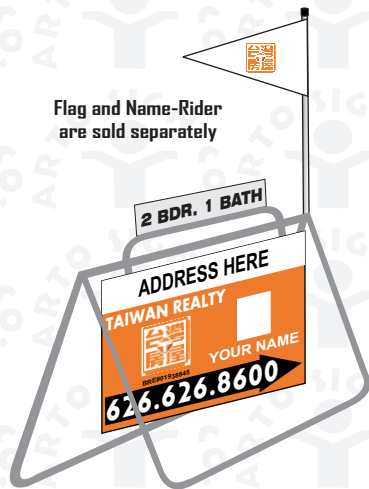

ARTO SIGN CO.

Digital & Silk Screen printing

Got Listing? Go To

www.ArtoSign.com

TAIWAN REALTY

REAL ESTATE SIGNS

Toll Free 877-871-6175

Open House Signs With Stands Prices Include Stands (Frame) With O/H Signs

Select One Of Your Favorite Stands (M, S, W Or P) & Then Choose Any O/H Signs Panel From The **Templates** Bellow

- M Metal A-Frame (Stands)** 30" Height, 1/4" rod iron
- S 48" Stake (Stands)** 0.5" Wide Angle Iron
- W Wire Frame (Stands)** 30" Height For Coroplast
- P PVC A-Frame (Stands)** 30" Height, 3/4" pvc pipe

OPEN HOUSE SIGNS **TEMPLATE**

SIZE 24"x18" SIGN PANEL, MADE OF 0.090" STYRENE SOLID PLASTIC

 TR 251	 TR 252	 TR 253	 TR 254	 TR 255
 TR 256	 TR 257	 TR 258	 TR 259	 TR 260
 TR 261	 TR 262	 TR 263	 TR 264	 TR 265