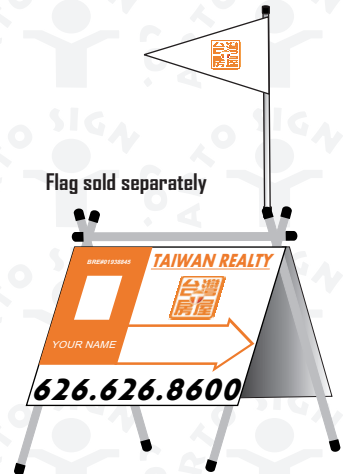

Select One Of Your Favorite Stands (M, S, W Or P) & Then Choose Any O/H Signs Panel From The **Templates** Bellow

- M Metal A-Frame (Stands)** 30" Height, 1/4" rod iron
- S 48" Stake (Stands)** 0.5" Wide Angle Iron
- W Wire Frame (Stands)** 30" Height For Coroplast
- P PVC A-Frame (Stands)** 30" Height, 3/4" pvc pipe

Flag and Name-Rider are sold separately

QTY 24 \$40.95 ea
 QTY 12 \$43.95 ea
 QTY 06 \$45.95 ea
 QTY 3 \$55.95 ea

QTY 24 \$30.95 ea
 QTY 12 \$32.95 ea
 QTY 06 \$34.95 ea
 QTY 3 \$44.95 ea

Full Color Open House Signs Made of 24"x18" 4mm Coroplast Including 30" Height Wire Frame

QTY 24 \$25.95 ea
 QTY 12 \$27.95 ea
 QTY 06 \$29.95 ea
 QTY 03 \$39.95 ea

Flag sold separately

QTY 24 \$42.95 ea
 QTY 12 \$44.95 ea
 QTY 6 \$47.95 ea
 QTY 3 \$59.95 ea

Panel size 24"x24" Add \$4.95 per unit

OPEN HOUSE SIGNS **TEMPLATE**

SIZE 24"x18" SIGN PANEL, MADE OF 0.090" STYRENE SOLID PLASTIC

 TR 251	 TR 252	 TR 253	 TR 254	 TR 255
 TR 256	 TR 257	 TR 258	 TR 259	 TR 260
 TR 261	 TR 262	 TR 263	 TR 264	 TR 265